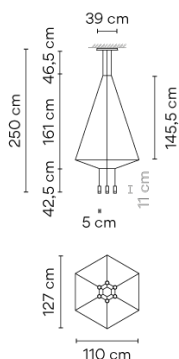

0304

Design By Arik Levy

Wireflow designed by Arik Levy. A hanging lamp which reviews and updates the chandelier look through an exercise of simplification that explores its essence and enhances its outline with great delicacy and at the same time a strong formal presence. Its appearance, as a structure of fine cables finished with eight LED terminals, discretely connects with classic chandelier models, taking this type of lamp to a new, groundbreaking and futuristic dimension. Employing CREA product configurator software, the design can be modified to adapt to your specific project requirements.

Model Sheet

Optional : Extra cable length
Min. quantity, upcharge and extra lead time apply [EN]

Finish	04 Black RAL 9005
LED temperature color	2700 K
Dimming	DALI 1-10V PUSH Optional Casambi Min. quantity, upcharge and extra lead time apply [EN]
Installation type	Surface Canopy

Materials	Ceiling rose: Steel Body: Aluminum Horizontal rods: Steel
Light source	6 x LED 4,48W 350mA D
LED	CRI>80 2942 lm 109 2700 K
Driver	CC - Constant Current 350 110-240 V 50/60 HZ
	Dimmable LED IP20 Bi-volt 50-60Hz

Application	Hanging lamps
Packaging	2 Box 1.633 m x 1.619 m x 0.086 m Gross weight 13.9 Net weight 11.68 Vol. 0.3245

Lighting effect

General Lighting

Lamp for general lighting that equally distributes the light in all directions.

Photometric Data

Efficiency	40.11%
Coordinate System	CG
Total Flux	2941.60
Maximum Value	53.87

Other Applications

All of our products come with a five-year warranty.
Check our legal terms at www.vibia.com/warranty