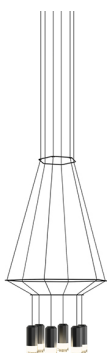

## 0304

Design By Arik Levy

Wireflow designed by Arik Levy. A hanging lamp which reviews and updates the chandelier look through an exercise of simplification that explores its essence and enhances its outline with great delicacy and at the same time a strong formal presence. Its appearance, as a structure of fine cables finished with eight LED terminals, discretely connects with classic chandelier models, taking this type of lamp to a new, groundbreaking and futuristic dimension. Employing CREA product configurator software, the design can be modified to adapt to your specific project requirements.

## Model Sheet

**Optional : Extra cable length**  
Min. quantity, upcharge and extra lead time apply [EN]

<b>Finish</b>	04 Black RAL 9005
<b>LED temperature color</b>	2700 K
<b>Dimming</b>	DALI 1-10V PUSH <b>Optional</b> Casambi Min. quantity, upcharge and extra lead time apply [EN]
<b>Installation type</b>	Surface Canopy

<b>Materials</b>	Ceiling rose: Steel Body: Aluminum Horizontal rods: Steel
<b>Light source</b>	6 x LED 4,48W 350mA D
<b>LED</b>	CRI>80 2942 lm 109 2700 K
<b>Driver</b>	CC - Constant Current 350 110-240 V 50/60 HZ
	<b>Dimmable</b> <b>LED</b> <b>IP20</b> <b>Bi-volt</b> <b>50-60Hz</b>